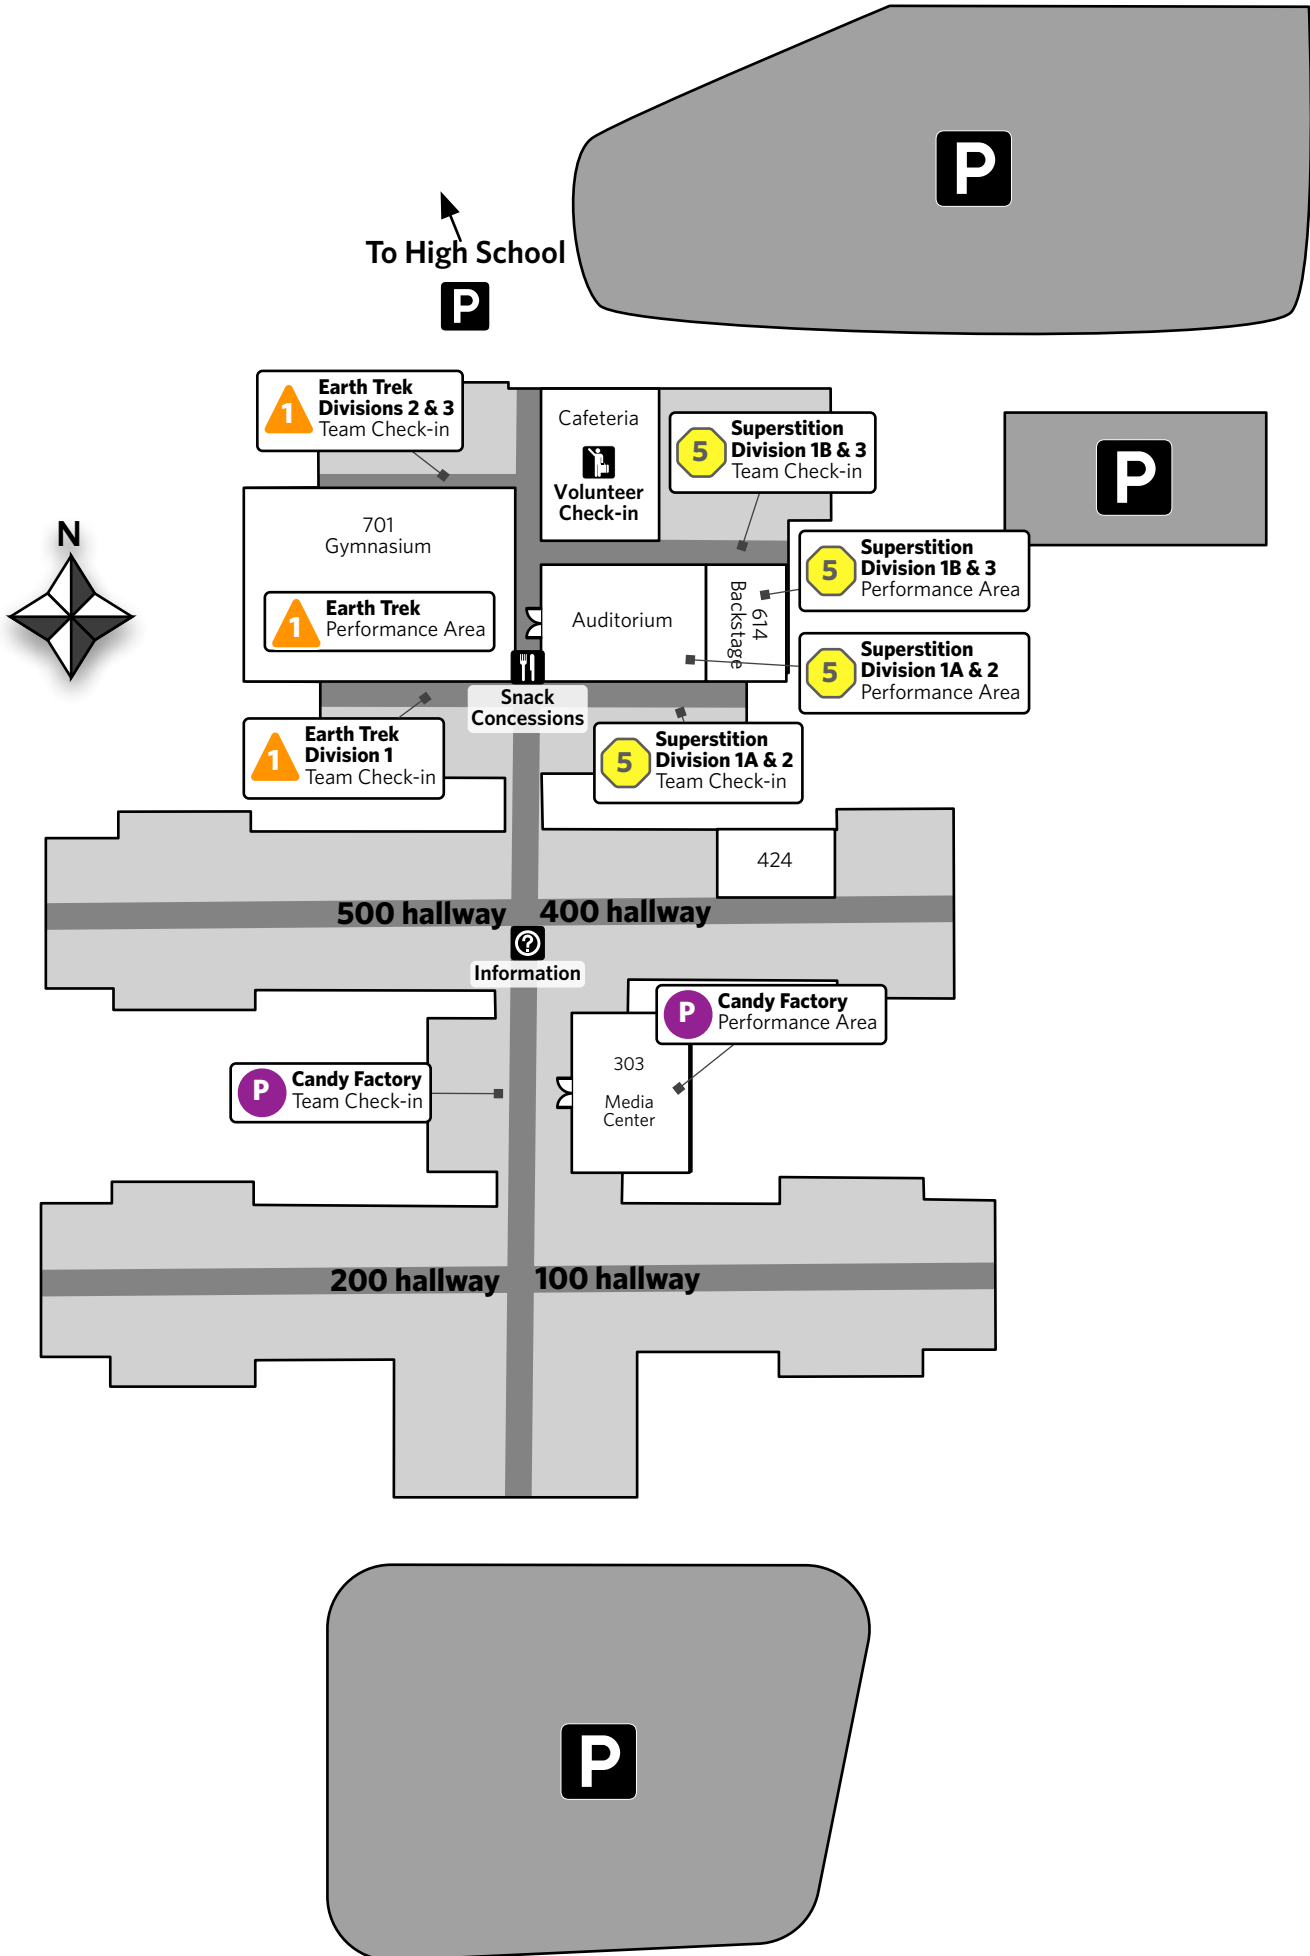

North Carolina Odyssey of the Mind Eastern Region 2009 Tournament Site Map

To Homestead Rd
←

To Homestead Rd
↑

Seawell School Road

Chapel Hill High School

Smith Middle School

Seawell Elementary School

Legend	
	Team Registration
	Concessions
	Walking path
	Parking
	Information

- Candy Factory
- Earth Trek
- Teach Yer Creature
- Lost Labor of Heracles
- Shock Waves
- Superstition
- Spontaneous

Smith Middle School

Chapel Hill High School Map