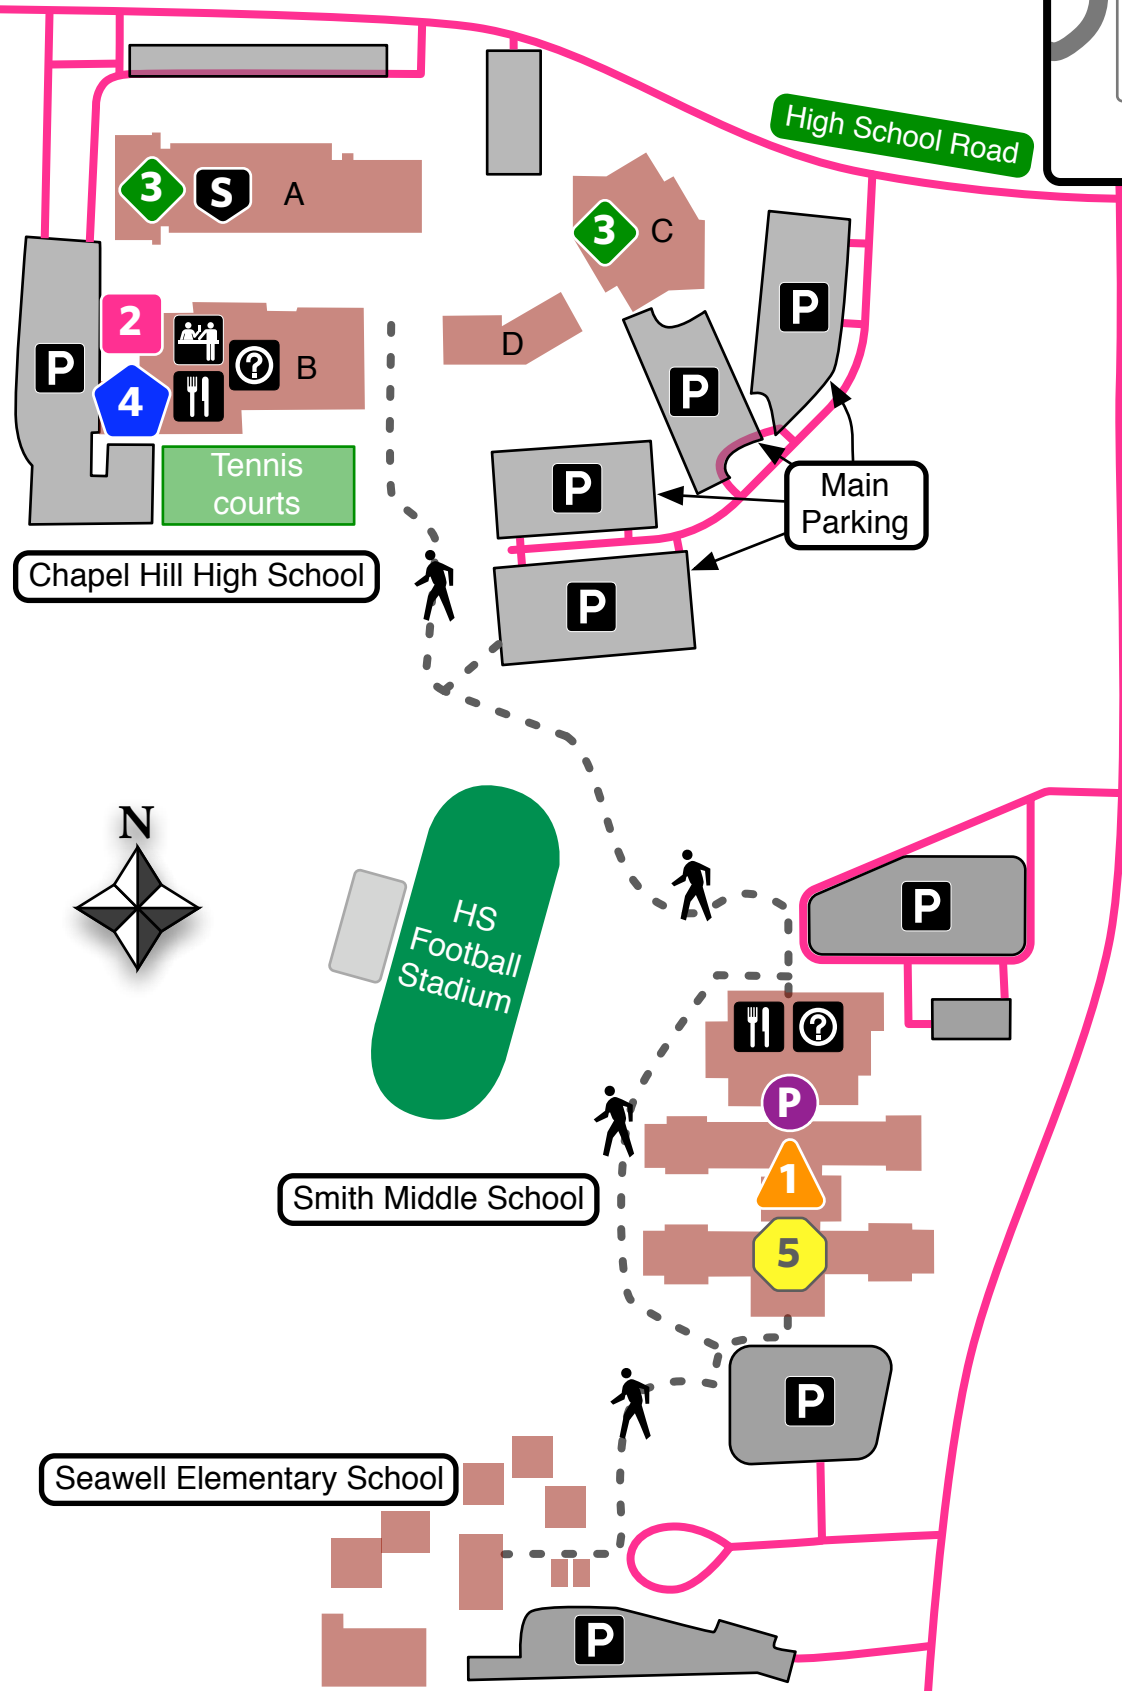

North Carolina Odyssey of the Mind Eastern Region 2009 Tournament Site Map

To Homestead Rd
←

To Homestead Rd
↑

Seawell School Road

Chapel Hill High School

Smith Middle School

Seawell Elementary School

Legend	
	Team Registration
	Concessions
	Walking path
	Parking
	Information

- Candy Factory
- Earth Trek
- Teach Yer Creature
- Lost Labor of Heracles
- Shock Waves
- Superstition
- Spontaneous

Smith Middle School

Chapel Hill High School Map