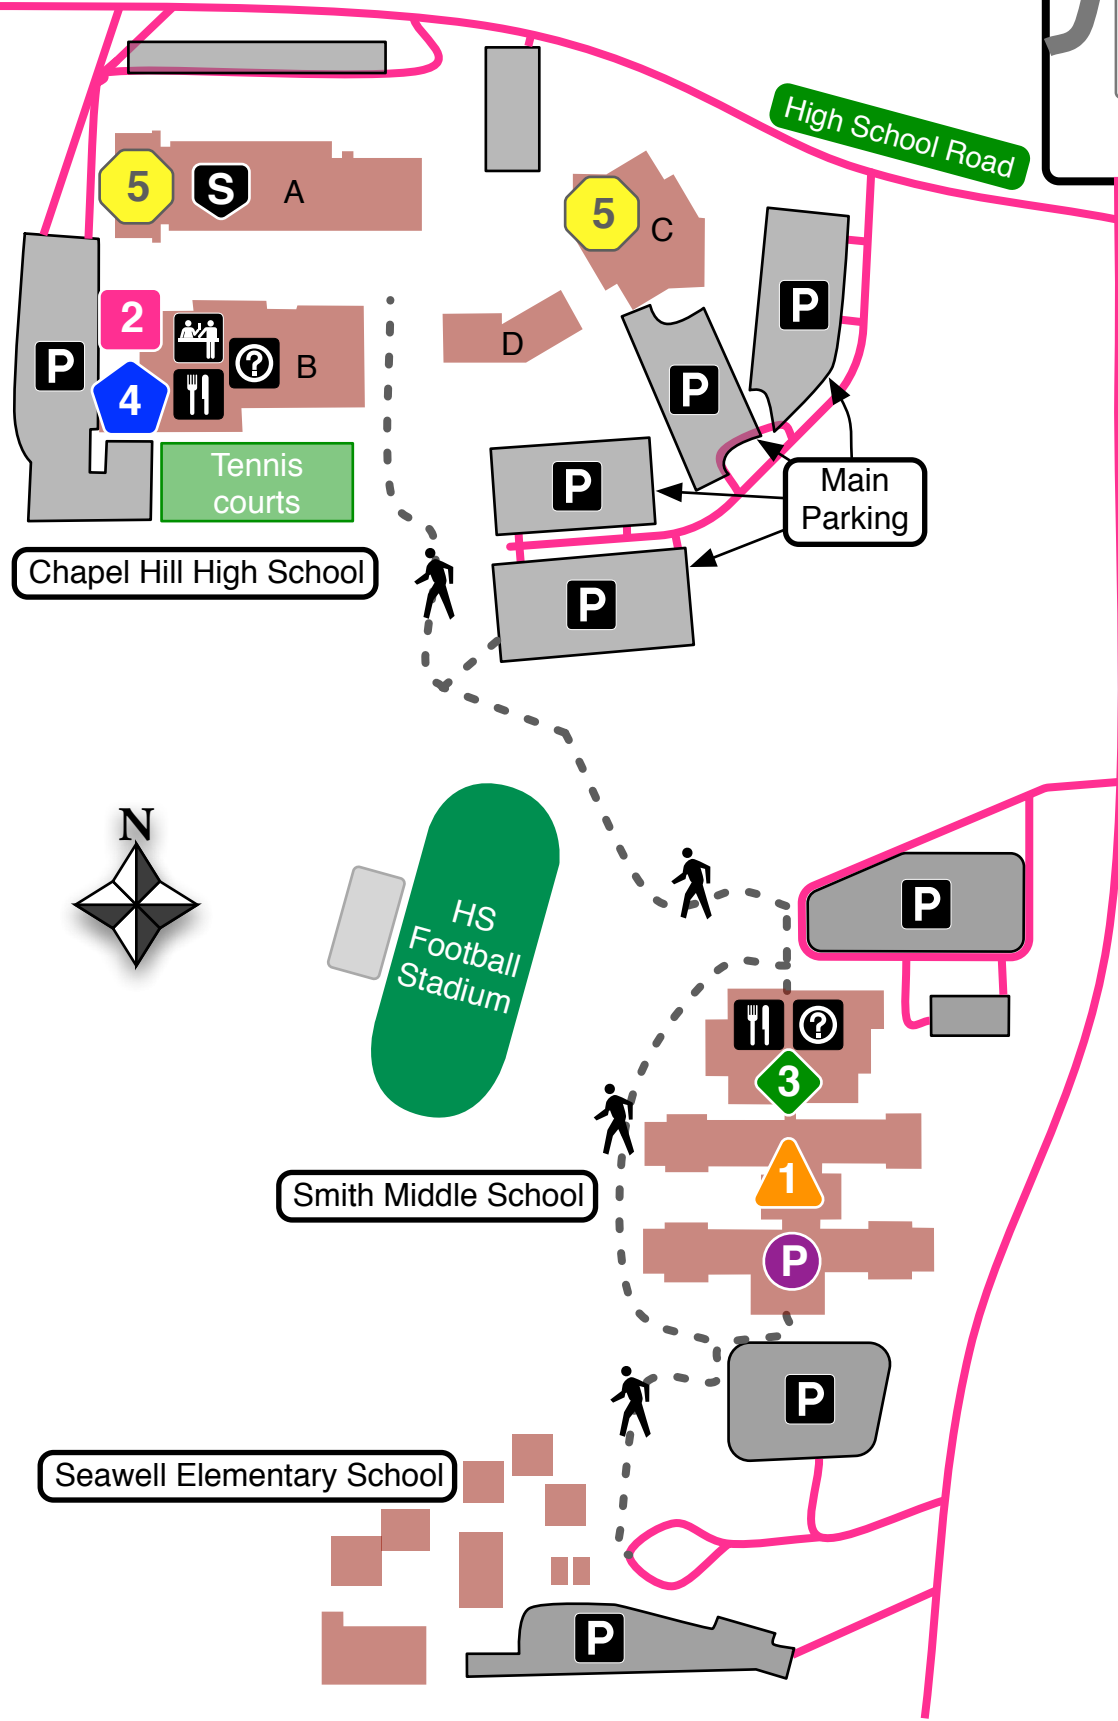

North Carolina Odyssey of the Mind

Eastern Region 2010 Tournament Site Map

To Homestead Rd

To Homestead Rd

Seawell School Road

Legend

- Team Registration
- Concessions
- Walking path
- Parking
- Information
- Surprise Party
- Nature Trail'R
- Return to the Gift of Flight
- Discovered Treasures
- Column Structure
- Food Court
- Spontaneous

Smith Middle School

Building C

Building A

Building D

Building B