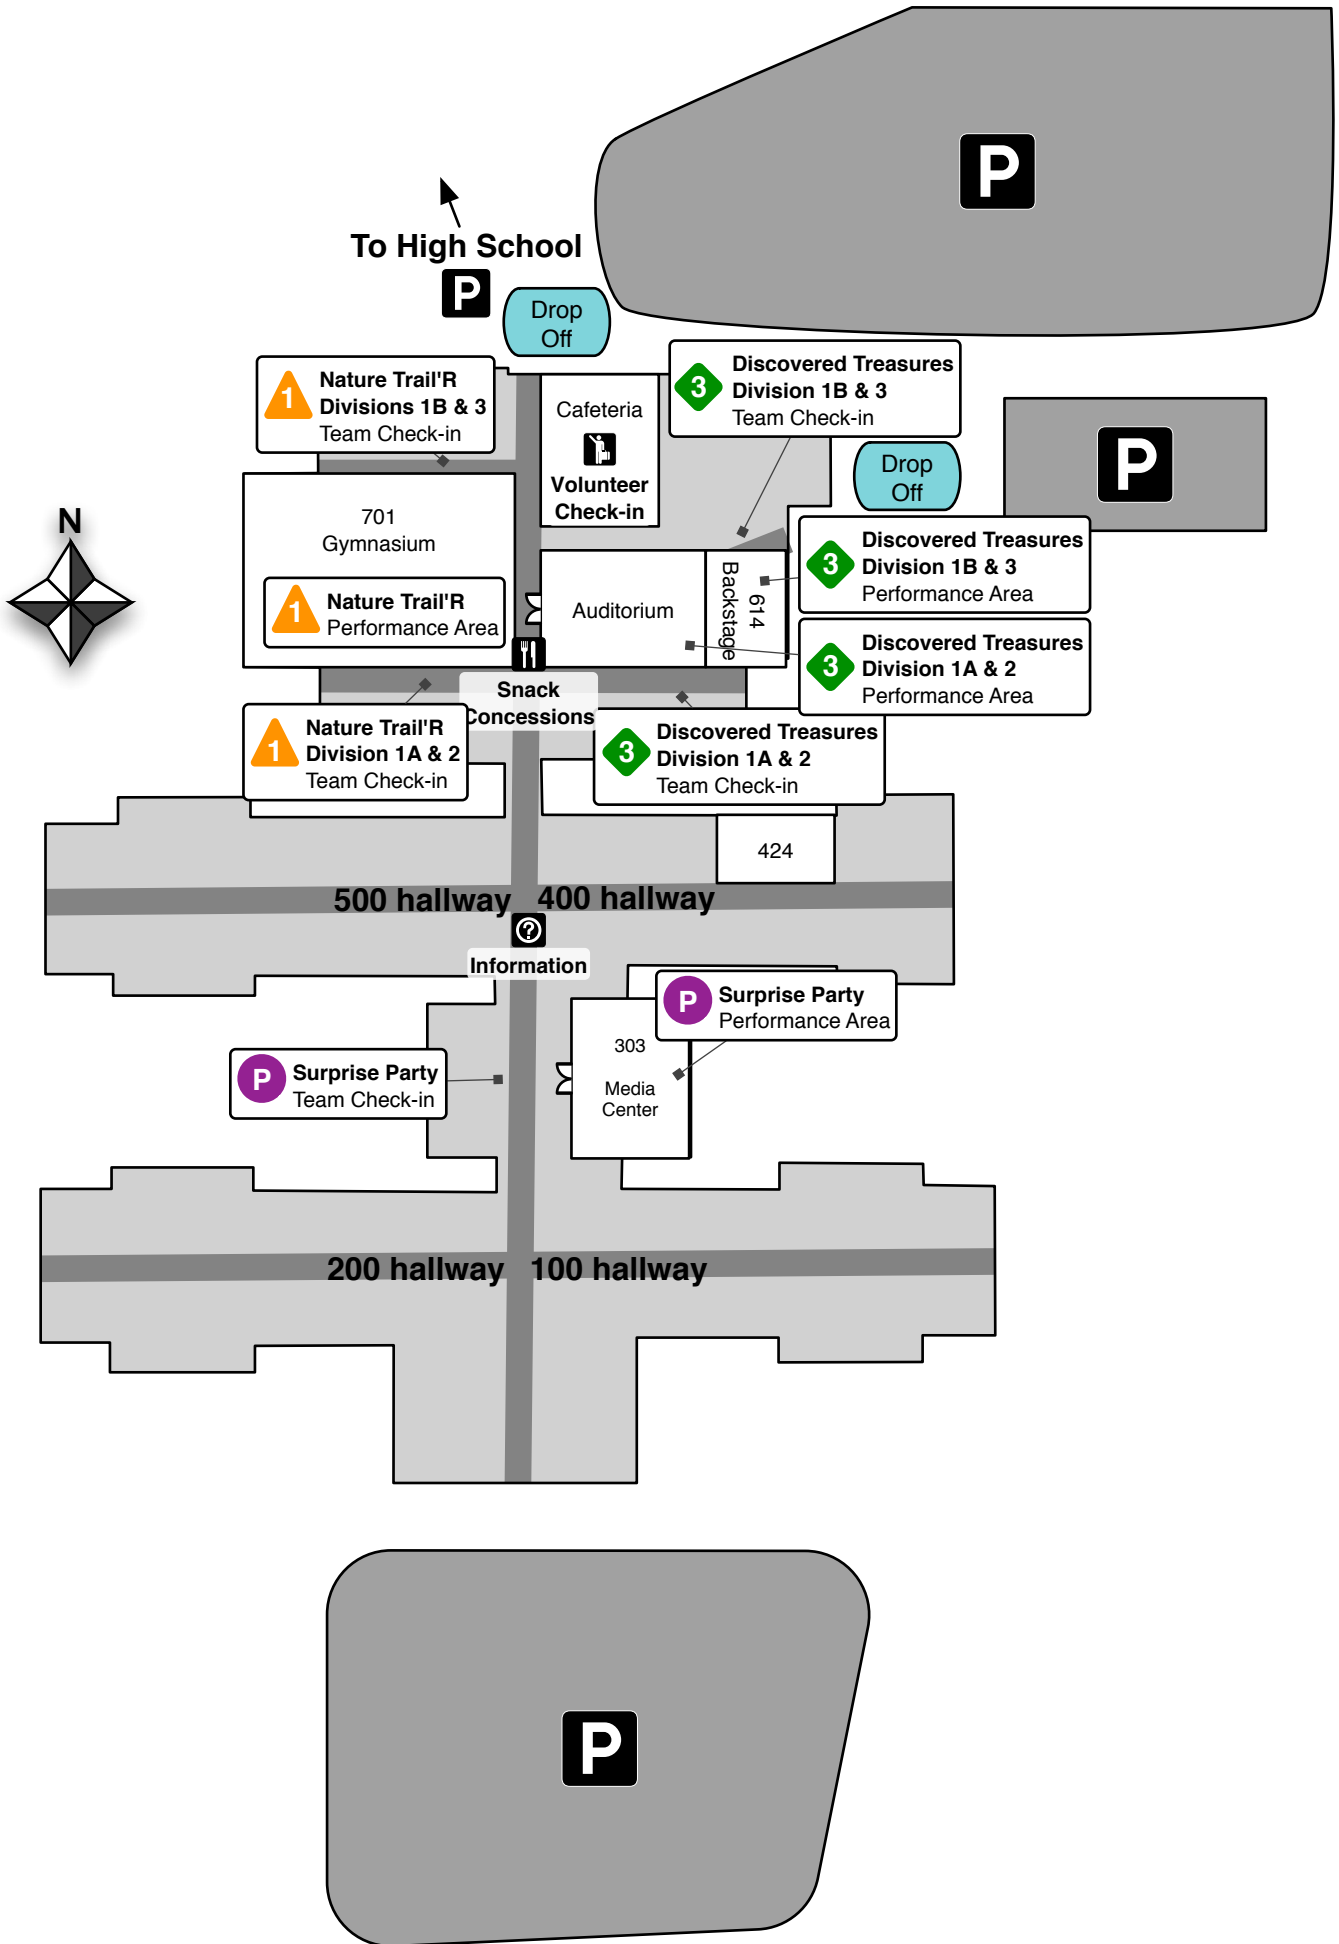

North Carolina Odyssey of the Mind

Eastern Region 2010 Tournament Site Map

To Homestead Rd

To Homestead Rd

Seawell School Road

Legend

- Team Registration
- Concessions
- Walking path
- Parking
- Information
- Surprise Party
- Nature Trail'R
- Return to the Gift of Flight
- Discovered Treasures
- Column Structure
- Food Court
- Spontaneous

Smith Middle School

Building C

Building A

Building D

Building B