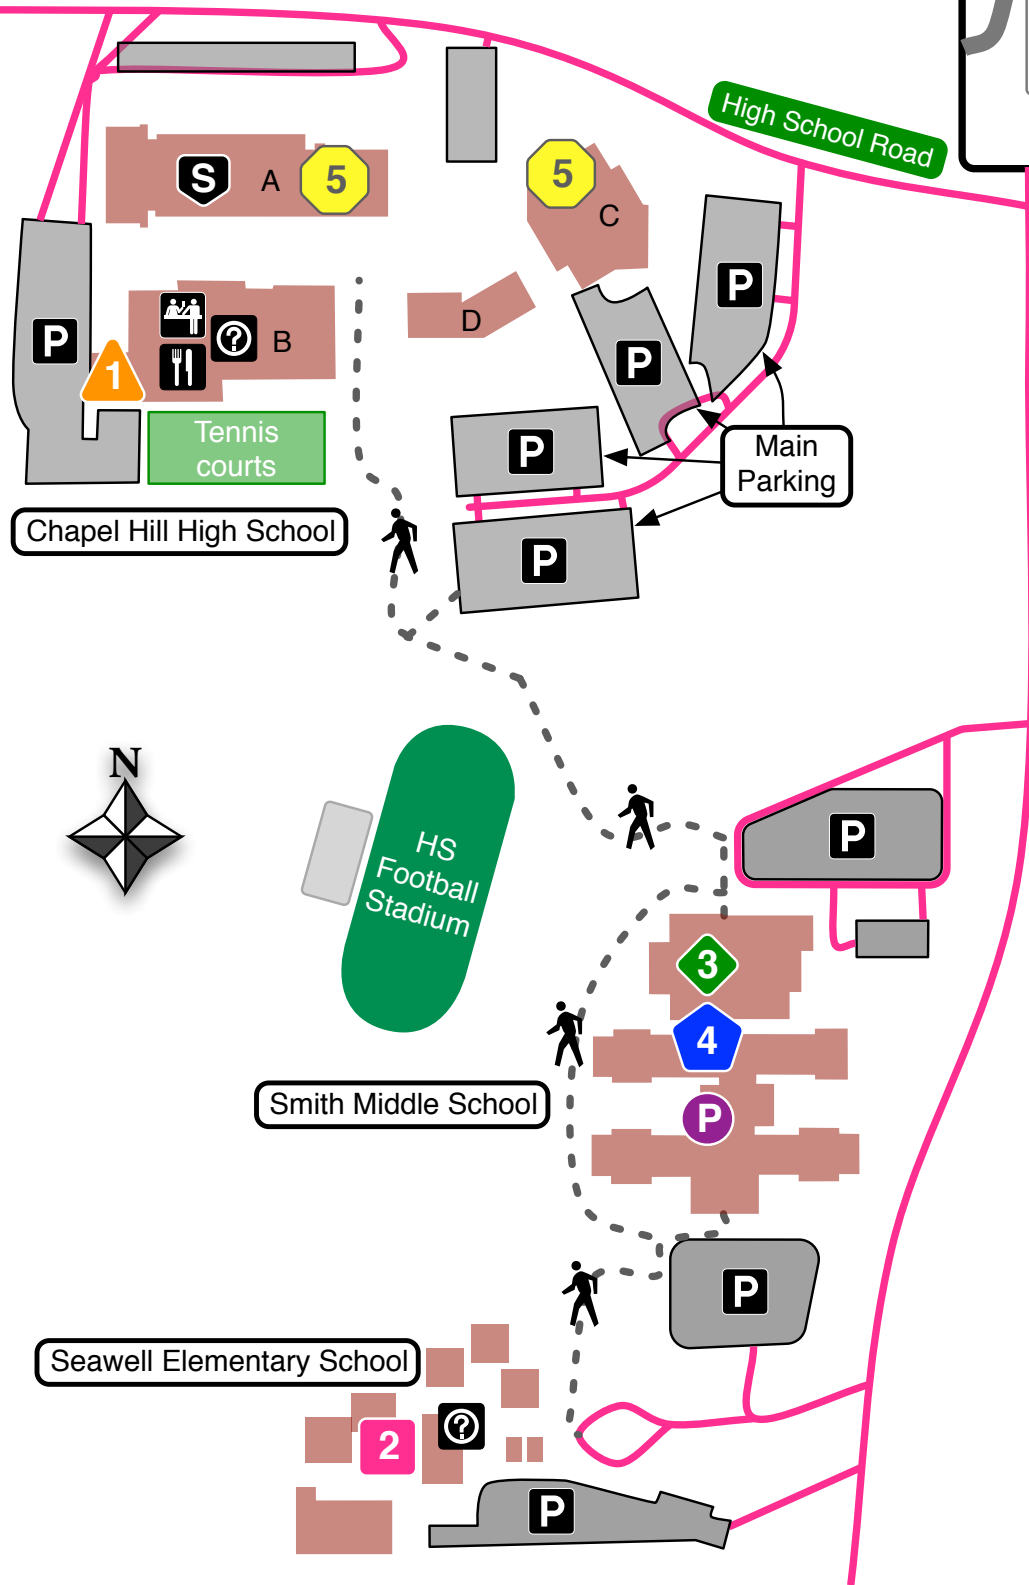

North Carolina Odyssey of the Mind Eastern Region 2012 Tournament Site Map

To Homestead Rd
←

Judges Park and Ride

To Homestead Rd
↑

Seawell School Road

Legend

	Team Registration
	Concessions
	Walking path
	Parking
	Information
	Hide and Peek
	Ooh-Motional Vehicle
	Weird Science
	To Be or Not To Be
	You Make the Call
	Odyssey Angels
	Spontaneous

Chapel Hill High School

Building C

Smith Middle School

To High School
P

4 You Make the Call
Division 1
Team Check-in

3 To Be or Not To Be
Division 2 & 3
Team Check-in

4 You Make the Call
Performance Area

3 To Be or Not To Be
Division 2 & 3
Performance Area

4 You Make the Call
Divisions 2 & 3
Team Check-in

3 To Be or Not To Be
Division 1
Performance Area

3 To Be or Not To Be
Division 1
Team Check-in

424

P Hide and Peek
Performance Area

P Hide and Peek
Team Check-in

Seawell Elementary School