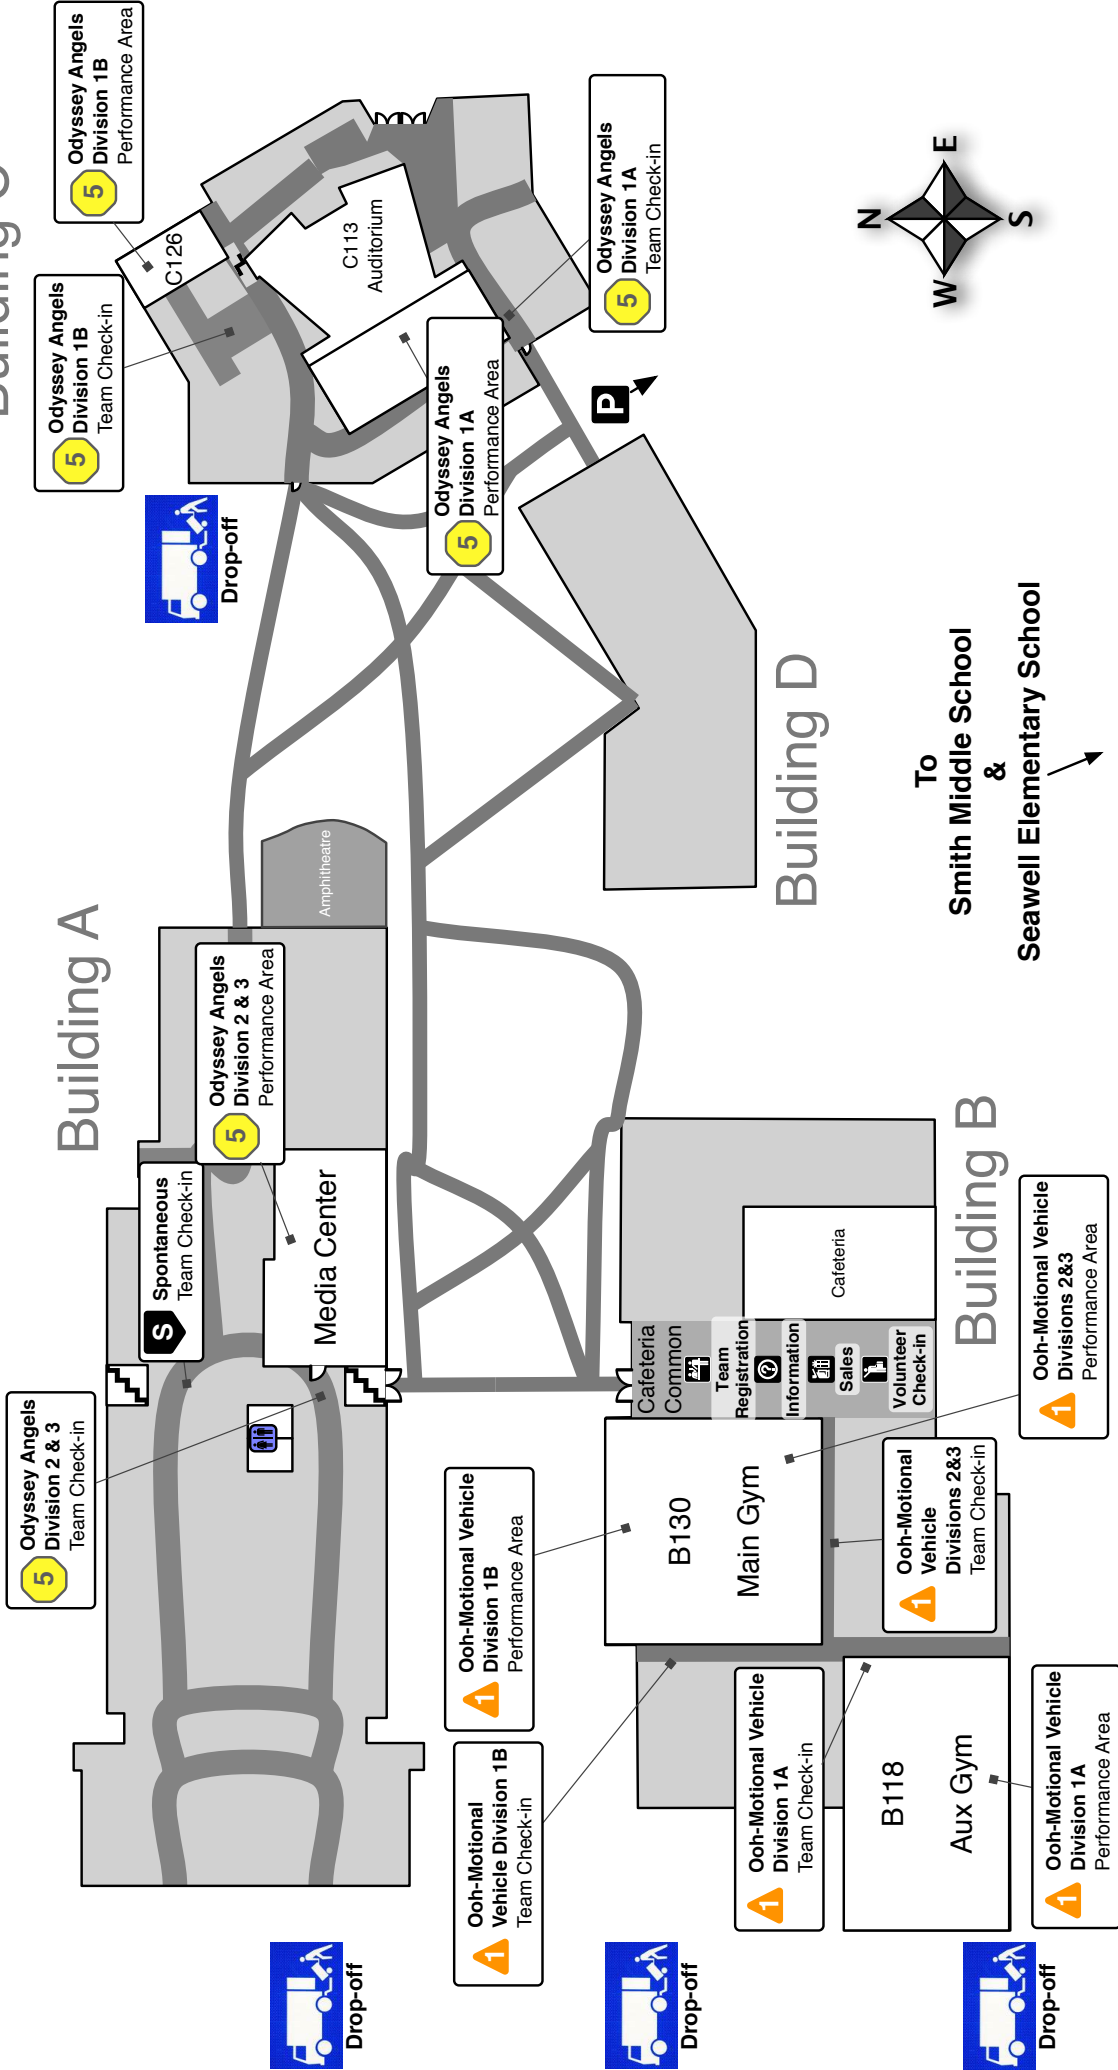

North Carolina Odyssey of the Mind Eastern Region 2012 Tournament Site Map

To Homestead Rd
←

Judges Park and Ride

To Homestead Rd
↑

Seawell School Road

Legend

	Team Registration
	Concessions
	Walking path
	Parking
	Information
	Hide and Peek
	Ooh-Motional Vehicle
	Weird Science
	To Be or Not To Be
	You Make the Call
	Odyssey Angels
	Spontaneous

Chapel Hill High School

Building C

Smith Middle School

To High School
P

4 You Make the Call
Division 1
Team Check-in

3 To Be or Not To Be
Division 2 & 3
Team Check-in

4 You Make the Call
Performance Area

3 To Be or Not To Be
Division 2 & 3
Performance Area

4 You Make the Call
Divisions 2 & 3
Team Check-in

3 To Be or Not To Be
Division 1
Performance Area

3 To Be or Not To Be
Division 1
Team Check-in

424

P Hide and Peek
Performance Area

P Hide and Peek
Team Check-in

Seawell Elementary School