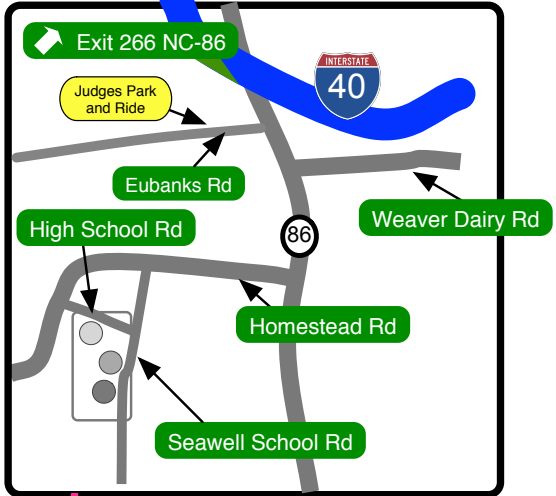

North Carolina Odyssey of the Mind

Eastern Region 2013 Tournament Site Map

To Homestead Rd

To Homestead Rd

Seawell School Road

Legend

- Team Registration
- Concessions
- Walking path
- Parking
- Information
- Awards
- Top Sea-cret Discoveries
- Pet Project
- The Email Must Go Through
- ARTchitecture: The Musical
- Tumble-wood
- It's How You Look at It
- Spontaneous

Smith Middle School

To High School

Problem 4 Div. 1B, 2, & 3
Problem 3 Div. 1A & 2

Drop-off

4 Tumble-wood
Division 1B
Team Check-in

3 ARTchitecture: The Musical
Division 1A
Team Check-in

4 Tumble-wood
Divisions 1B, 2, & 3
Performance Area