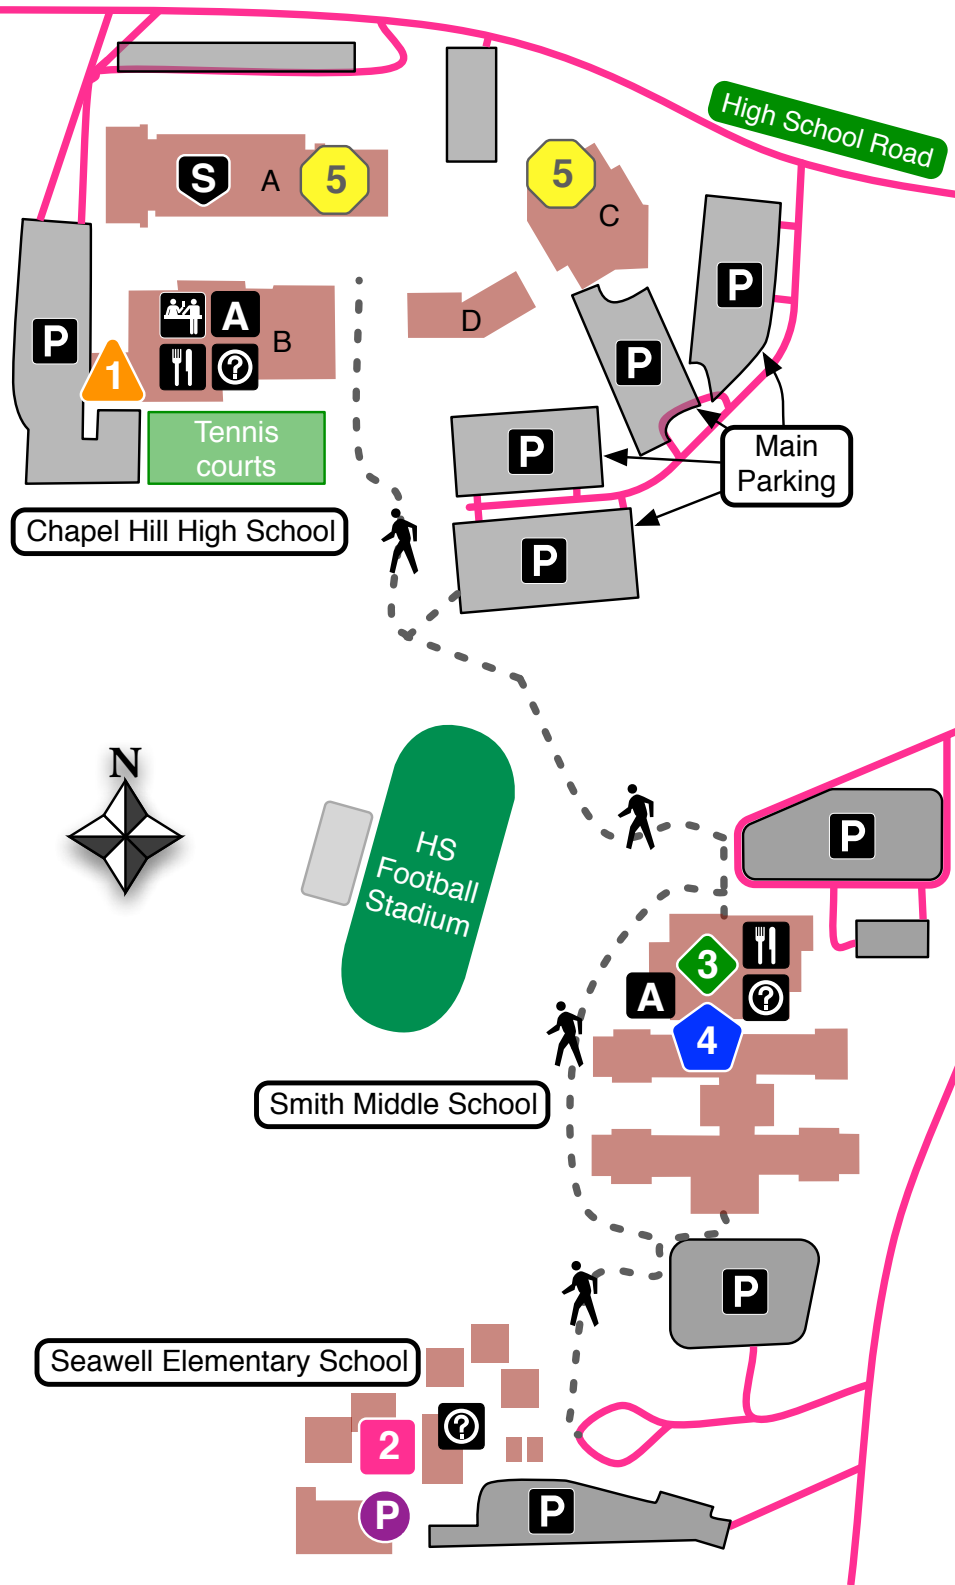

North Carolina Odyssey of the Mind

Eastern Region 2013 Tournament Site Map

To Homestead Rd

To Homestead Rd

Seawell School Road

Legend

- Team Registration
- Concessions
- Walking path
- Parking
- Information
- Awards
- Top Sea-cret Discoveries
- Pet Project
- The Email Must Go Through
- ARTchitecture: The Musical
- Tumble-wood
- It's How You Look at It
- Spontaneous

Smith Middle School

To High School

Problem 4 Div. 1B, 2, & 3
Problem 3 Div. 1A & 2

Drop-off

4 Tumble-wood
Division 1B
Team Check-in

3 ARTchitecture: The Musical
Division 1A
Team Check-in

4 Tumble-wood
Divisions 1B, 2, & 3
Performance Area

3 ARTchitecture: The Musical
Division 2
Performance Area

500 hallway 400 hallway

Information

3 ARTchitecture: The Musical
Division 2
Team Check-in

4 Tumble-wood
Division 1A
Performance Area

3 Artchitecture: The Musical
Divisions 1B & 3
Team Check-in

2 The Email Must Go Through Divisions 2 & 3
Team Check-in

Drop-off

Parking
(Capacity: 94 cars +
2 handicapped)