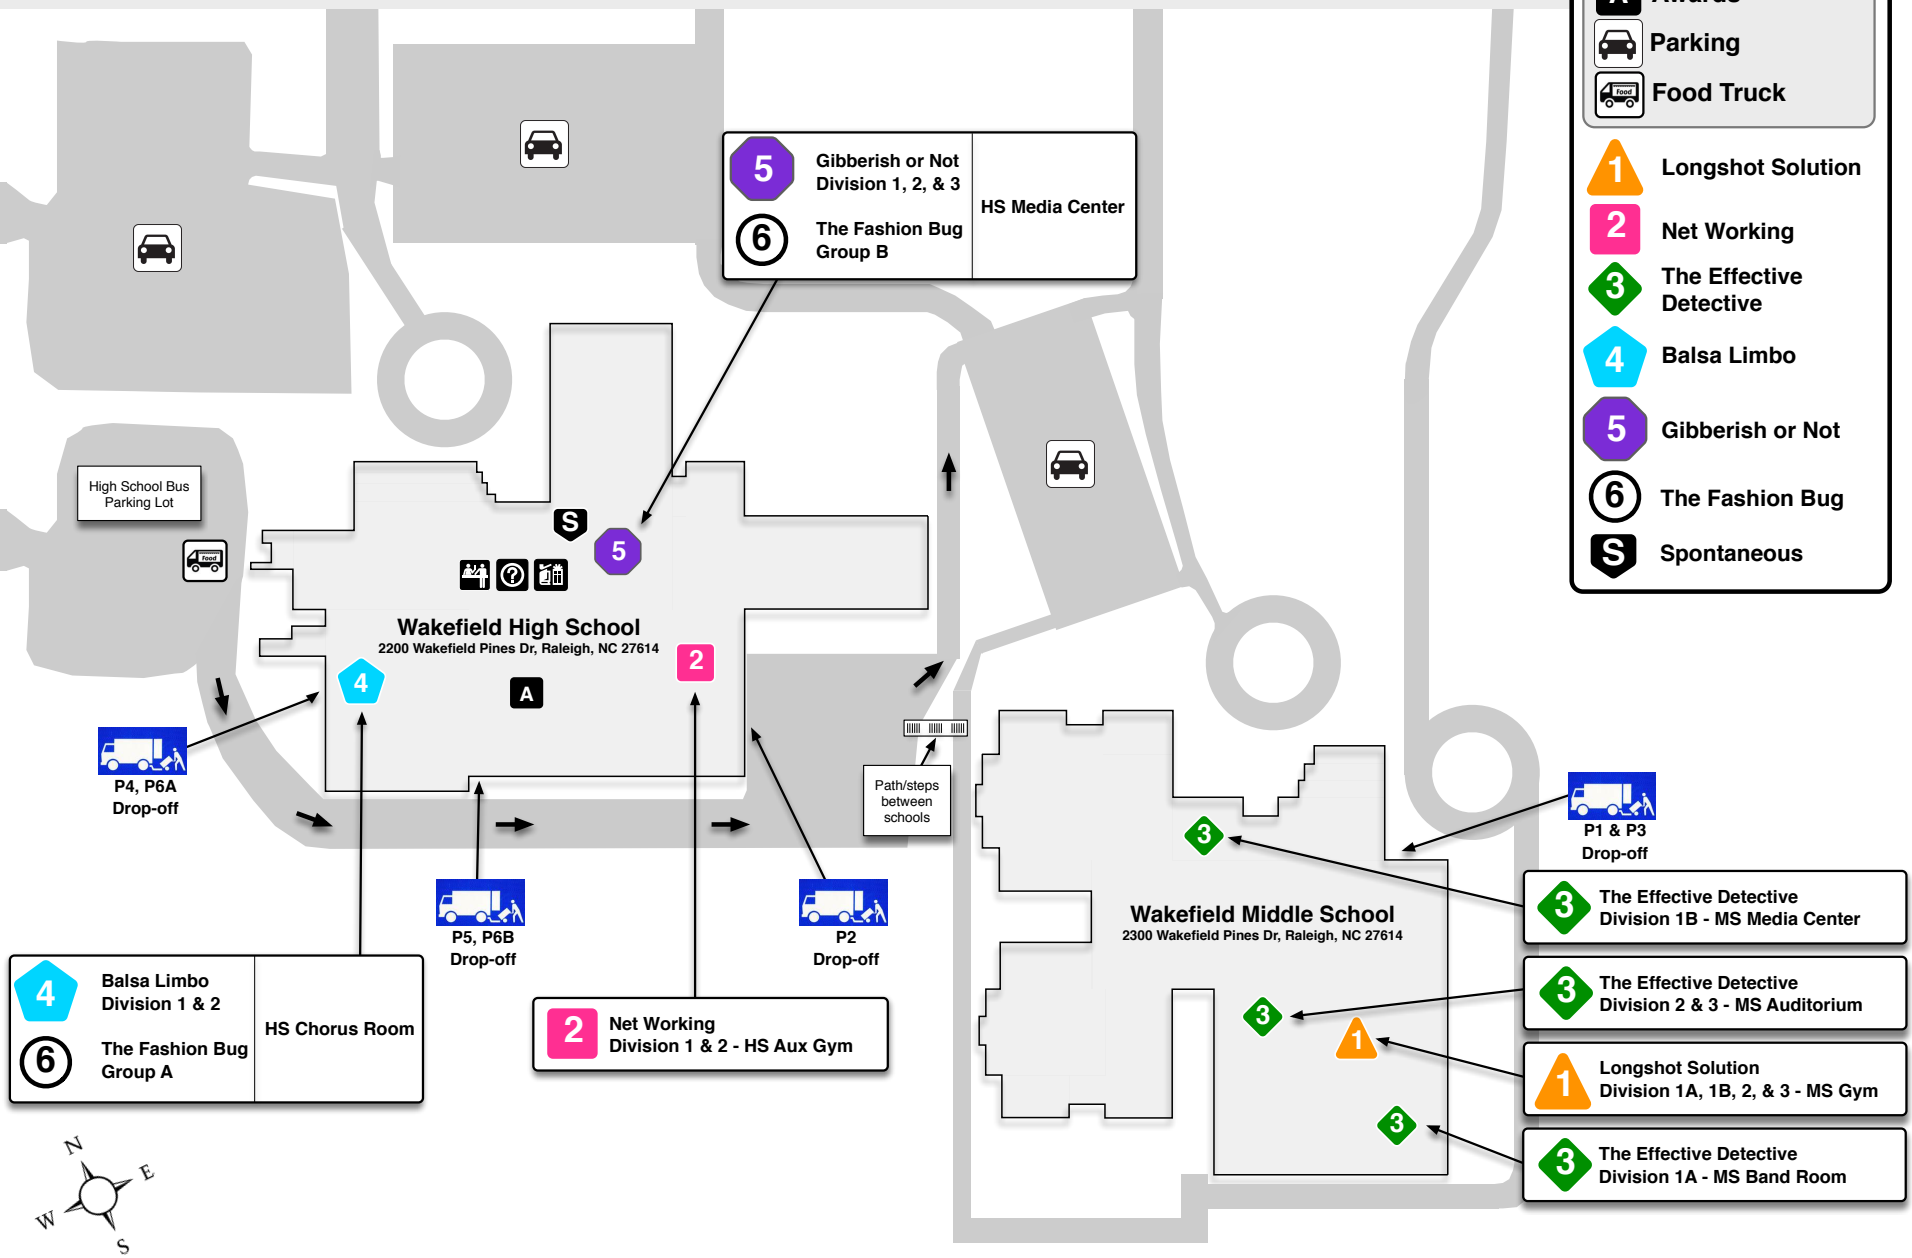

North Carolina Odyssey of the Mind Eastern Region Tournament Site Map

-  Team Registration
-  Information
-  Souvenir Sales
-  Awards
-  Parking
-  Food Truck

-  1 Longshot Solution
-  2 Net Working
-  3 The Effective Detective
-  4 Balsa Limbo
-  5 Gibberish or Not
-  6 The Fashion Bug
-  S Spontaneous

Old Falls of Neuse Road

Wakefield Pines Dr.

5	Gibberish or Not Division 1, 2, & 3	HS Media Center
6	The Fashion Bug Group B	

4	Balsa Limbo Division 1 & 2	HS Chorus Room
6	The Fashion Bug Group A	

2	Net Working Division 1 & 2 - HS Aux Gym
----------	--

3	The Effective Detective Division 1B - MS Media Center
----------	--

3	The Effective Detective Division 2 & 3 - MS Auditorium
----------	---

1	Longshot Solution Division 1A, 1B, 2, & 3 - MS Gym
----------	---

3	The Effective Detective Division 1A - MS Band Room
----------	---