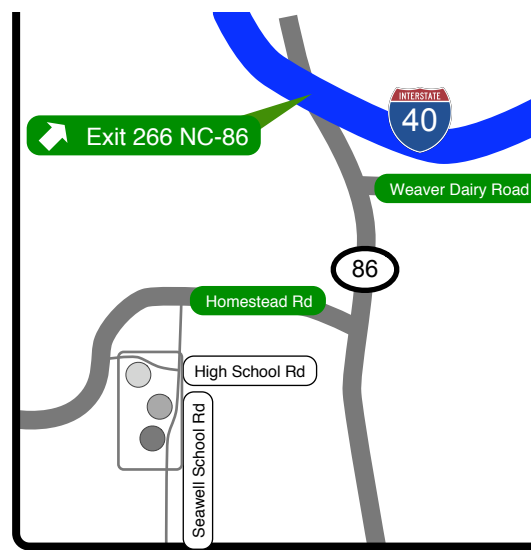

North Carolina Odyssey of the Mind Eastern Region 2008 Tournament Site Map

To Homestead Rd
←

To Homestead Rd
↑

Legend

	Team Registration
	Concessions
	Walking path
	Parking
	Information
	Rude Awakenings
	Odyssey Road Rally
	DinoStories
	The Wonderful Muses
	Tee Structure
	The Eccentrics!
	Spontaneous