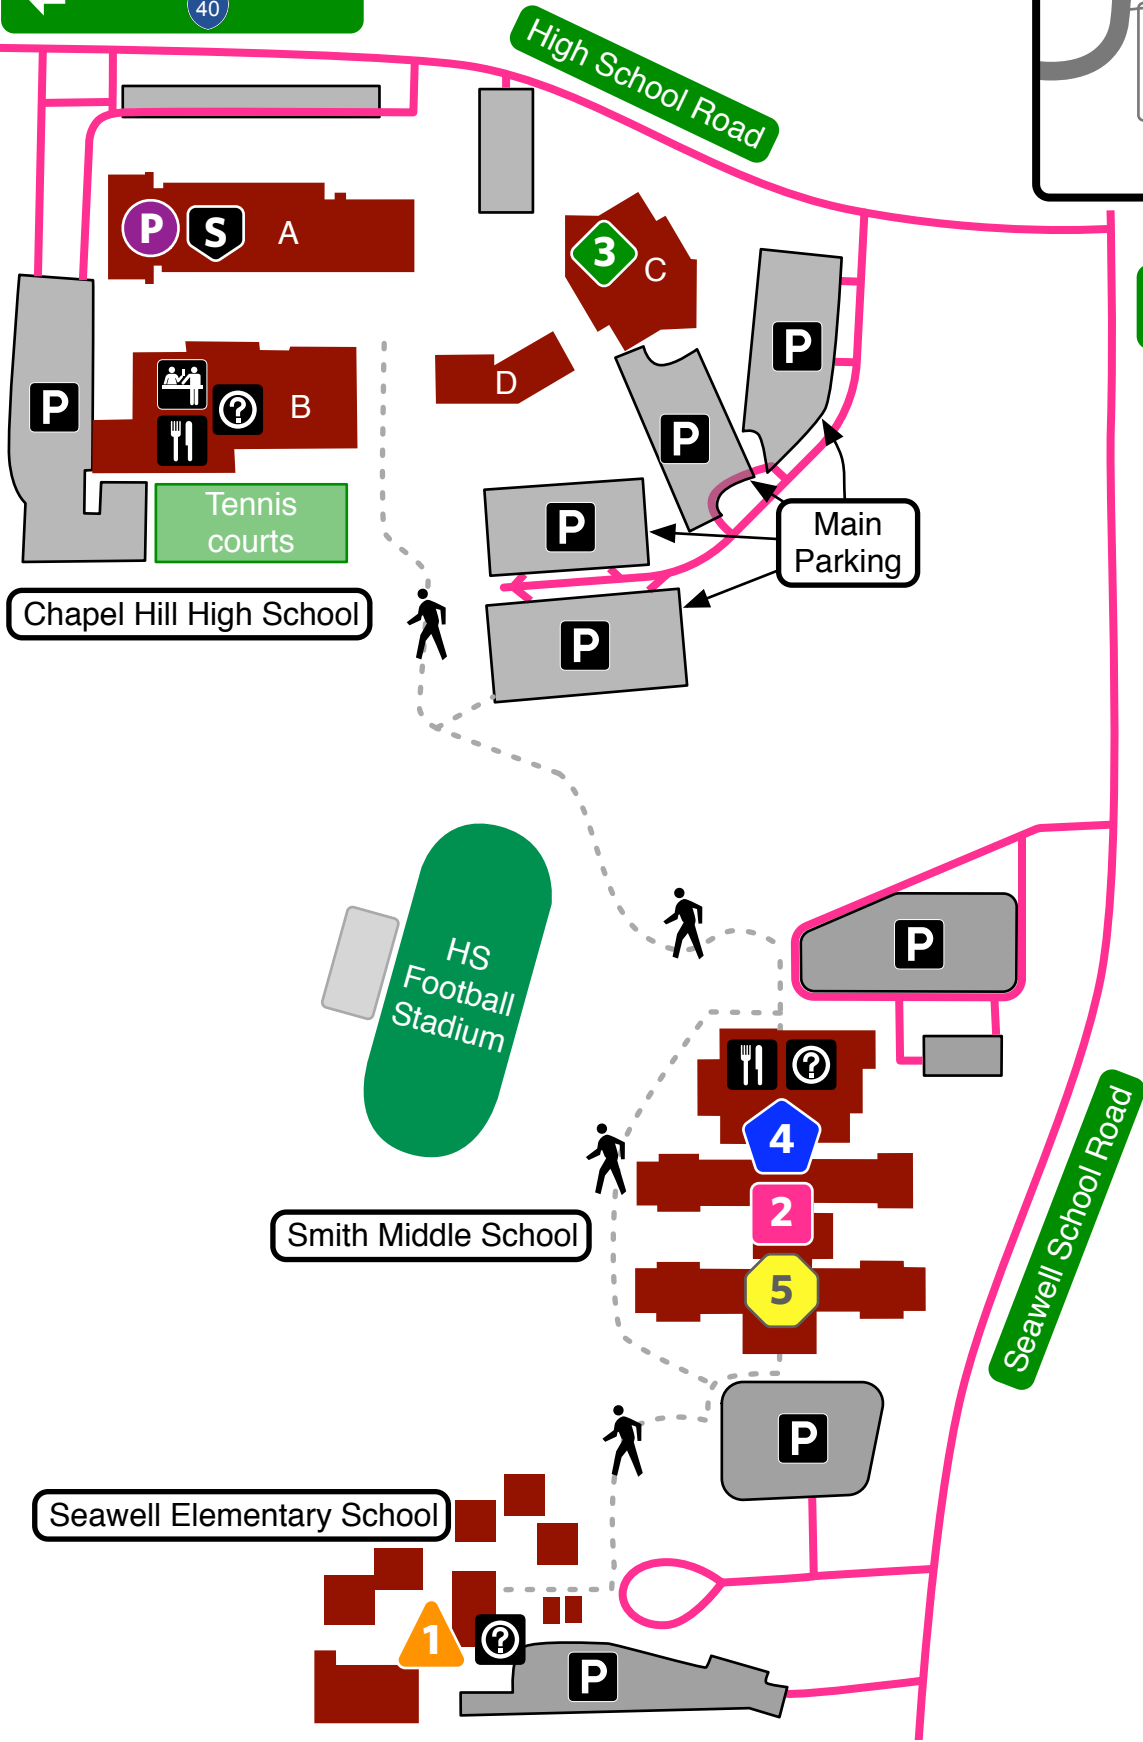

North Carolina Odyssey of the Mind Eastern Region 2008 Tournament Site Map

To Homestead Rd
←

To Homestead Rd
↑

Legend

	Team Registration
	Concessions
	Walking path
	Parking
	Information
	Rude Awakenings
	Odyssey Road Rally
	DinoStories
	The Wonderful Muses
	Tee Structure
	The Eccentrics!
	Spontaneous