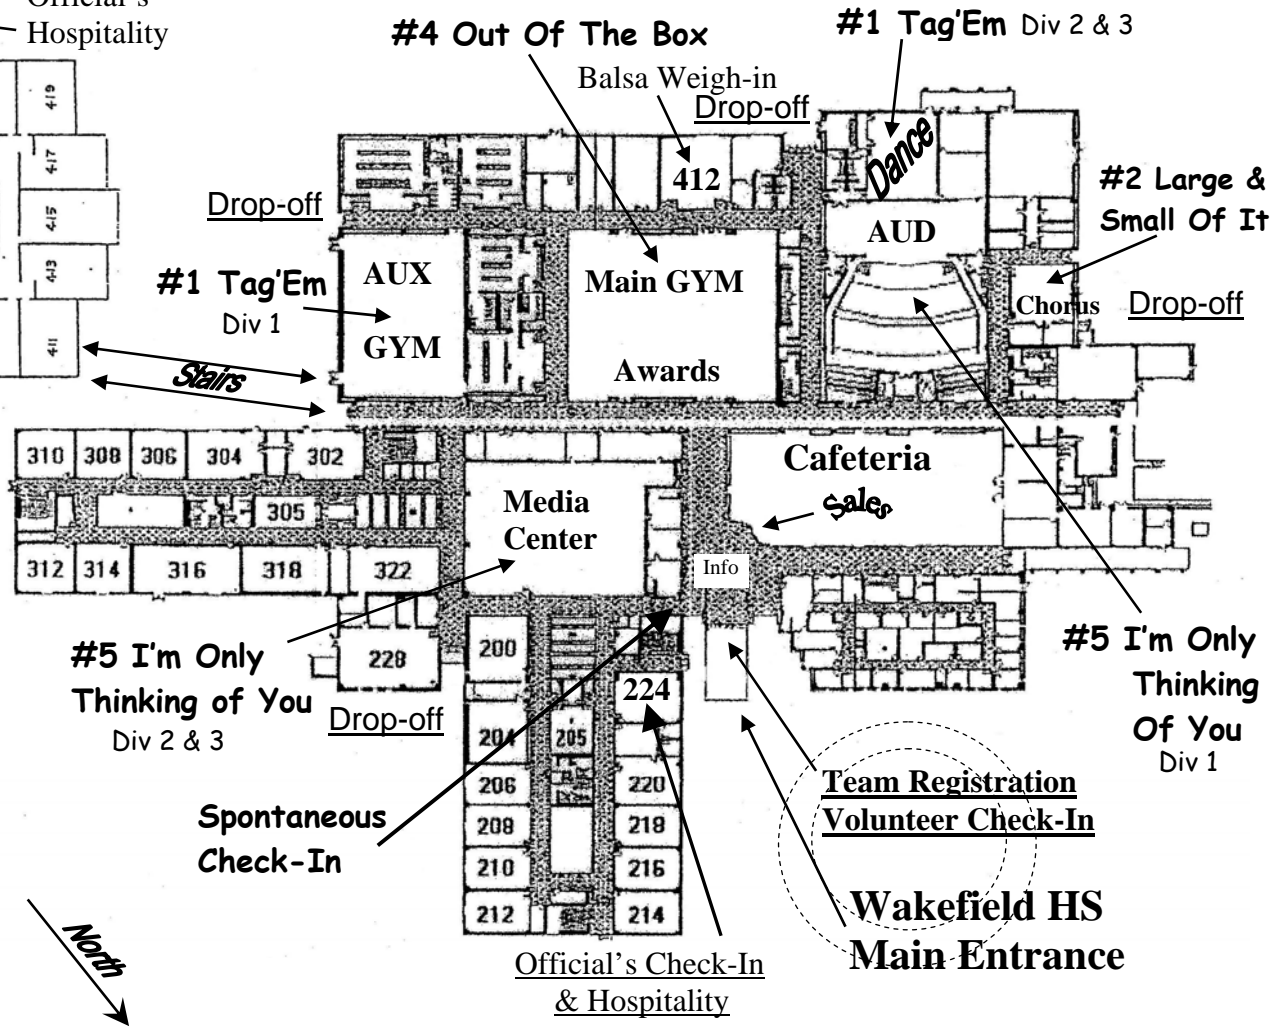

NCOM-Eastern Region
 Celebrating 25 Years Of Creativity
 1982 - 2007

Problem	Div.	Location	Sign Color
#1 Tag'Em	1	HS - Aux Gym	Orange
#1 Tag'Em	2 & 3	HS - Dance	Orange
#2 Large & Small of IT	All	HS - Chorus	Pink
#3 Around the World..	1A	MS - Auditorium	Green
#3 Around the World..	1B	MS - Media Center	Green
#3 Around the World..	2 & 3	MS - Chorus	Green
#4 Out of the Box	All	HS - Gym	Blue
#4 Weigh-in	All	HS - 412	Blue
#5 I'm Only Thinking...	1	HS - Auditorium	Yellow
#5 I'm Only Thinking...	2 & 3	HS - Media Center	Yellow
#P Time Capsule	All	MS - Gym	Purple
#S Spontaneous	All	HS - Spont Check In	