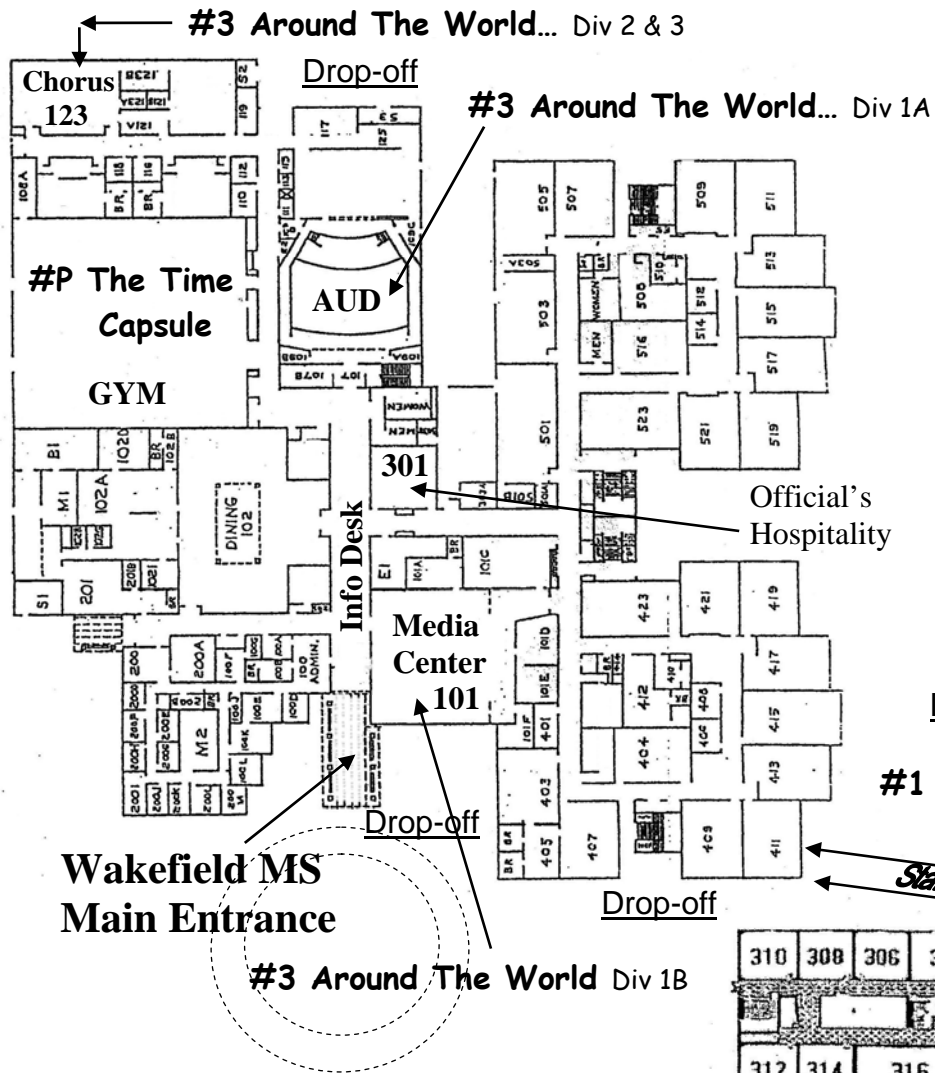

NCOM-Eastern Region
 Celebrating 25 Years Of Creativity
 1982 - 2007

Problem	Div.	Location	Sign Color
#1 Tag'Em	1	HS - Aux Gym	Orange
#1 Tag'Em	2 & 3	HS - Dance	Orange
#2 Large & Small of IT	All	HS - Chorus	Pink
#3 Around the World..	1A	MS - Auditorium	Green
#3 Around the World..	1B	MS - Media Center	Green
#3 Around the World..	2 & 3	MS - Chorus	Green
#4 Out of the Box	All	HS - Gym	Blue
#4 Weigh-in	All	HS - 412	Blue
#5 I'm Only Thinking...	1	HS - Auditorium	Yellow
#5 I'm Only Thinking...	2 & 3	HS - Media Center	Yellow
#P Time Capsule	All	MS - Gym	Purple
#S Spontaneous	All	HS - Spont Check In	